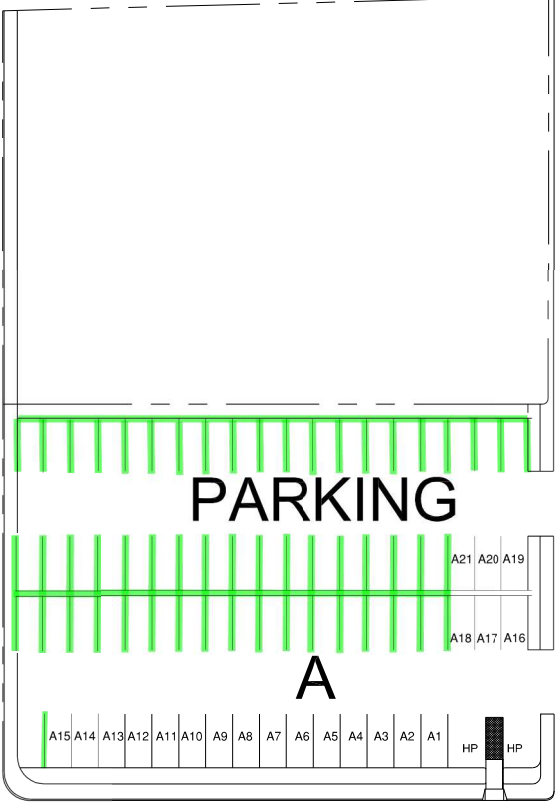

3rd PHASE: August 9th - September 3rd

CHURCH
LOT
ACCESS

NO PARKING ON ROAD AT ANY TIME - CARS WILL BE TOWED

NO PARKING ON ROAD AT ANY TIME - CARS WILL BE TOWED

NO PARKING ON ROAD AT ANY TIME - CARS WILL BE TOWED

NO PARKING ON ROAD AT ANY TIME - CARS WILL BE TOWED

UNION STREET