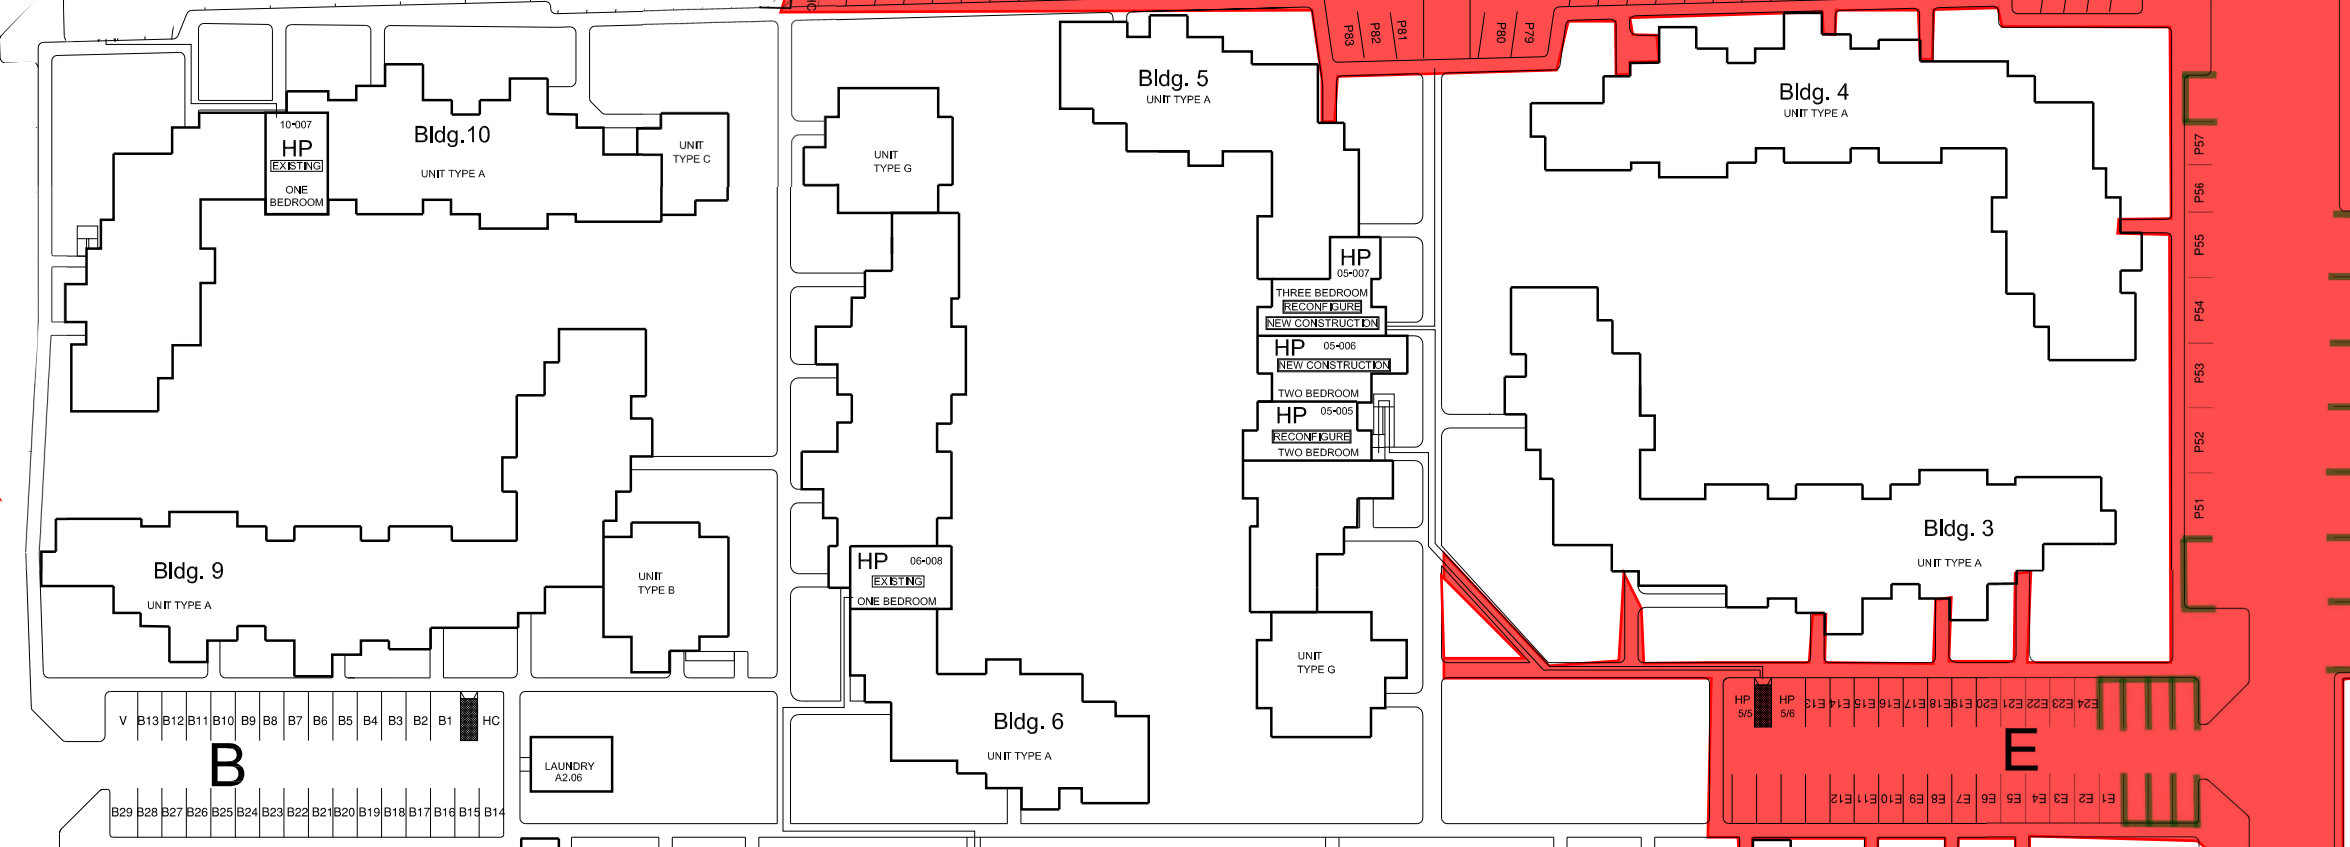

3rd PHASE: August 9th - September 3rd

CHURCH
LOT
ACCESS

NO PARKING ON ROAD AT ANY TIME - CARS WILL BE TOWED

NO PARKING ON ROAD AT ANY TIME - CARS WILL BE TOWED

NO PARKING ON ROAD AT ANY TIME - CARS WILL BE TOWED

NO PARKING ON ROAD AT ANY TIME - CARS WILL BE TOWED

UNION STREET