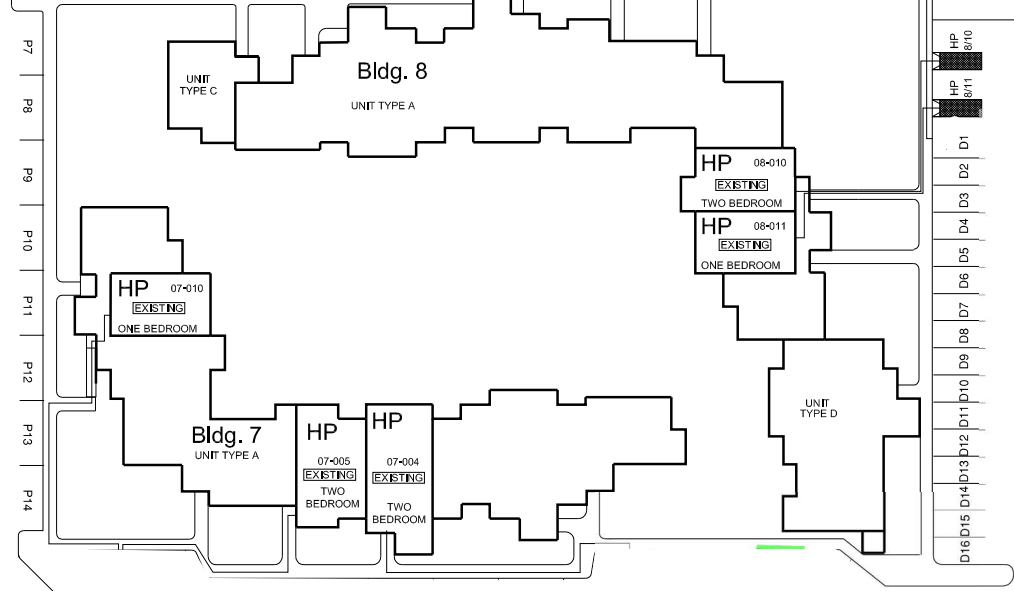

3rd PHASE: August 9th - September 3rd

CHURCH
LOT
ACCESS

NO PARKING ON ROAD AT ANY TIME - CARS WILL BE TOWED

NO PARKING ON ROAD AT ANY TIME - CARS WILL BE TOWED

NO PARKING ON ROAD AT ANY TIME - CARS WILL BE TOWED

NO PARKING ON ROAD AT ANY TIME - CARS WILL BE TOWED

UNION STREET